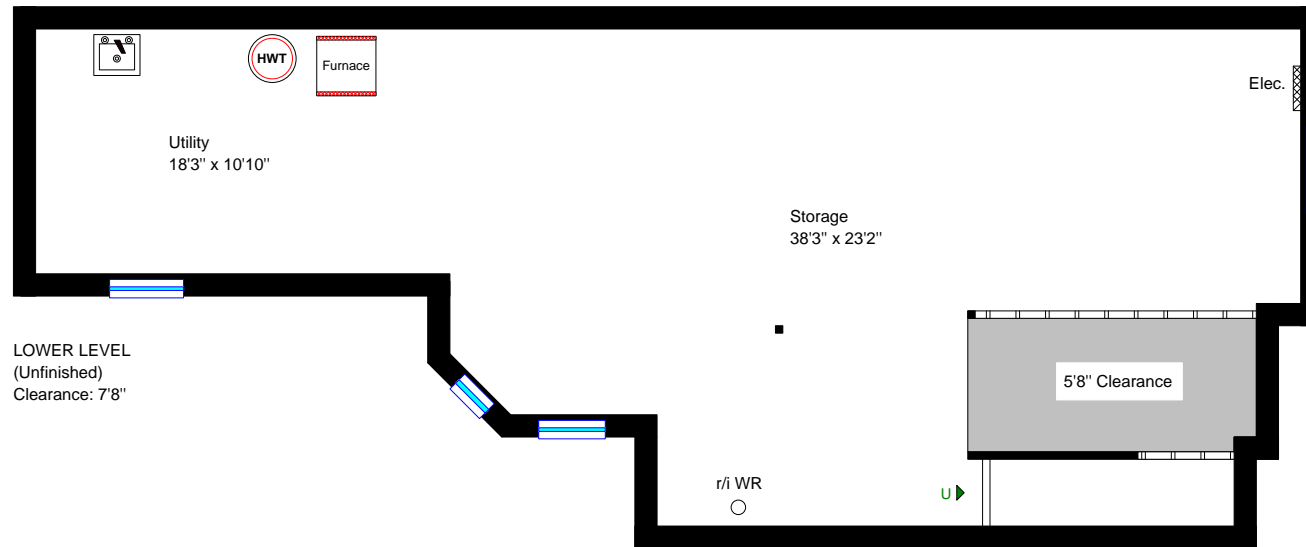

NOTICE:

Floor plans have been drawn by Steve Leach of Realty Services. All square footage and room sizes are approximate dimensions only. No warranty or representation is made as to its accuracy. The Buyer to complete the appropriate "due diligence" and verify all data. - Steve Leach (www.realtyservices.ca) and Tony Pulla, Broker, RE/MAX Lakeshore Realty Inc., 2018.

No part of this brochure may be reproduced in any form or by any means without the prior written permission of Tony Pulla and Steve Leach.

NOTICE:

Floor plans have been drawn by Steve Leach of Realty Services. All square footage and room sizes are approximate dimensions only. No warranty or representation is made as to its accuracy. The Buyer to complete the appropriate "due diligence" and verify all data. - Steve Leach (www.realtyservices.ca) and Tony Pulla, Broker, RE/MAX Lakeshore Realty Inc., 2018.